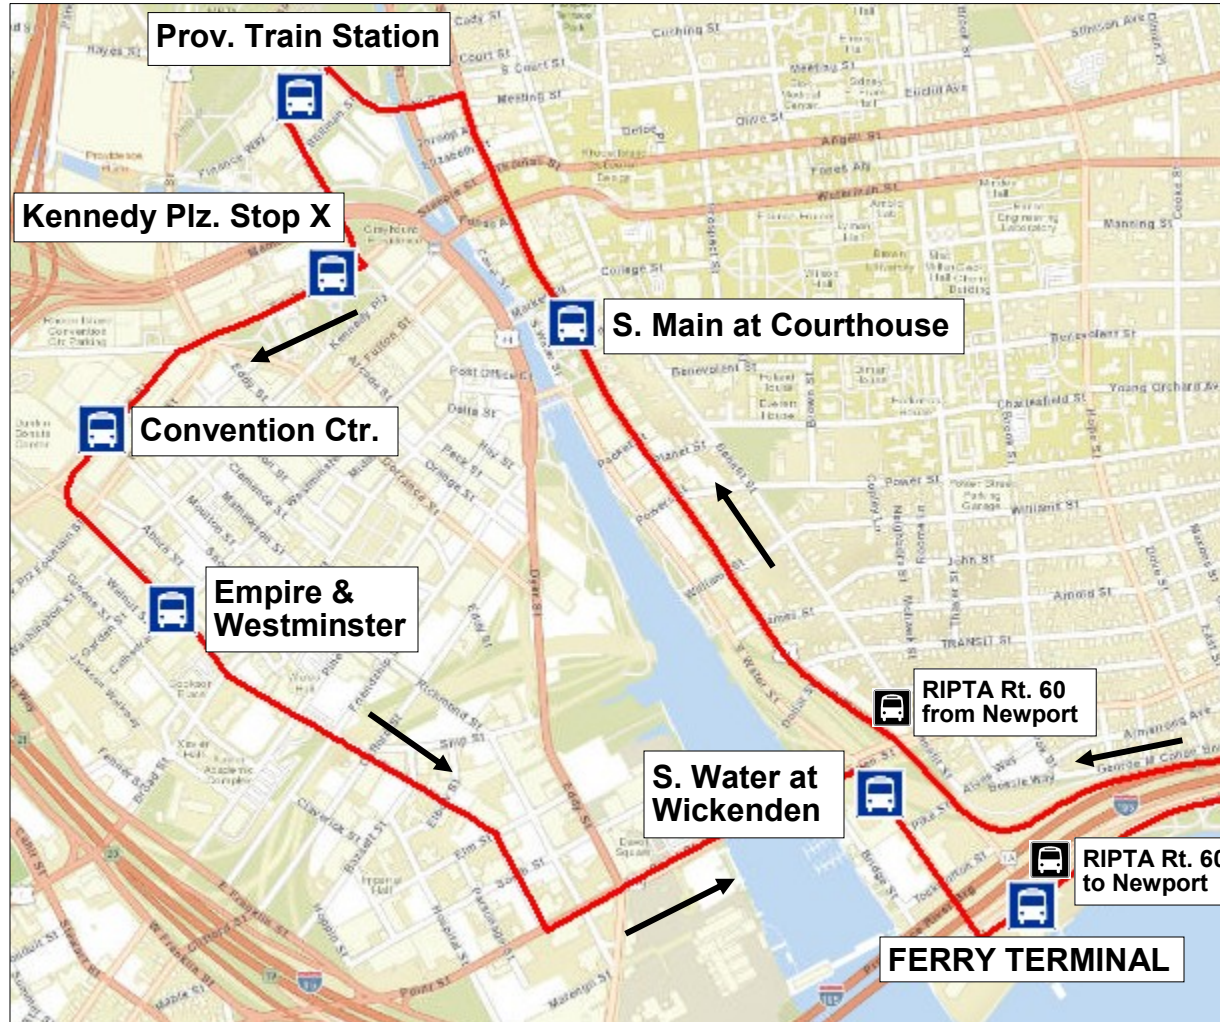

PROVIDENCE - NEWPORT FERRY PROVIDENCE FERRY DOCK SHUTTLE MAP

RIPTA Route #60 operates daily between Kennedy Plaza in Providence and the Newport Gateway Center

Closest Newport-bound Route #60 stop to 25 India Street ferry dock

Closest Route #60 stop from Newport to 25 India Street ferry dock

For more information please visit ridethebayri.com