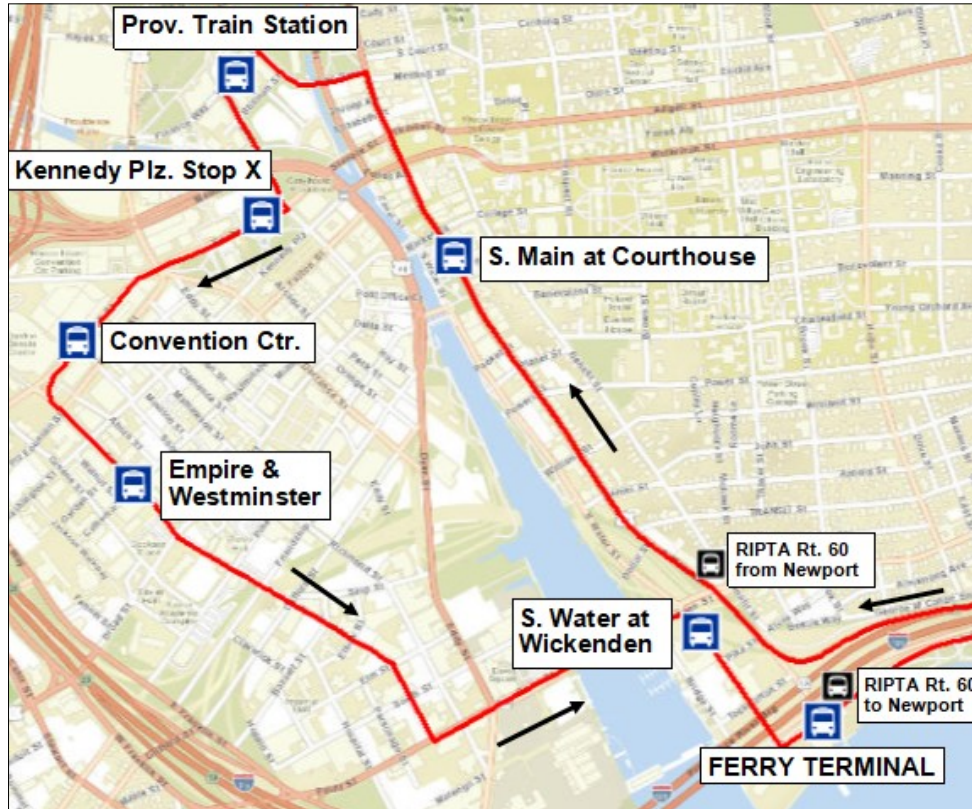

# PROVIDENCE - NEWPORT FERRY PROVIDENCE FERRY DOCK SHUTTLE

FREE Shuttle bus service from Providence Station "City Side" entrance and other downtown locations to 25 India Street ferry dock.

### To Providence Ferry Terminal

Providence Station, City Side	6:33 AM	8:33 AM	12:18 PM	4:03 PM
51 Exchange Terrace, Stop "X"	6:35 AM	8:35 AM	12:20 PM	4:05 PM
Convention Center, 1 Sabin St.	6:36 AM	8:36 AM	12:21 PM	4:06 PM
Corner of Westminster & Empire St.	6:38 AM	8:38 AM	12:23 PM	4:08 PM
South Water St. south of Wickenden St.	6:41 AM	8:41 AM	12:26 PM	4:11 PM
Ferry Dock Parking Lot, 25 India St.	6:45 AM	8:45 AM	12:30 PM	4:15 PM
<b>FERRY DEPARTS</b>	<b>7:00 AM</b>	<b>9:00 AM</b>	<b>12:45 PM</b>	<b>4:30 PM</b>

### From Providence Ferry Terminal

FERRY ARRIVES	8:45 AM	12:30 PM	4:20 PM	6:45 PM
Ferry Dock Parking Lot, 25 India St.	9:00 AM	12:45 PM	4:35 PM	7:00 PM
South Main St. at Superior Court	9:09 AM	12:54 PM	4:44 PM	7:09 PM
Providence Station, City Side	9:12 AM	12:57 PM	4:47 PM	7:12 PM
51 Exchange Terrace, Stop "X"	9:14 AM	12:59 PM	4:49 PM	7:14 PM
Convention Center, 1 Sabin St.	9:15 AM	1:00 PM	4:50 PM	7:15 PM
Corner of Westminster & Empire St.	9:17 AM	1:02 PM	4:52 PM	7:17 PM

RIPTA Route #60 operates daily between Kennedy Plaza in Providence and the Newport Gateway Center

Closest Newport-bound Route #60 stop to 25 India Street ferry dock

Closest Route #60 stop from Newport to 25 India Street ferry dock