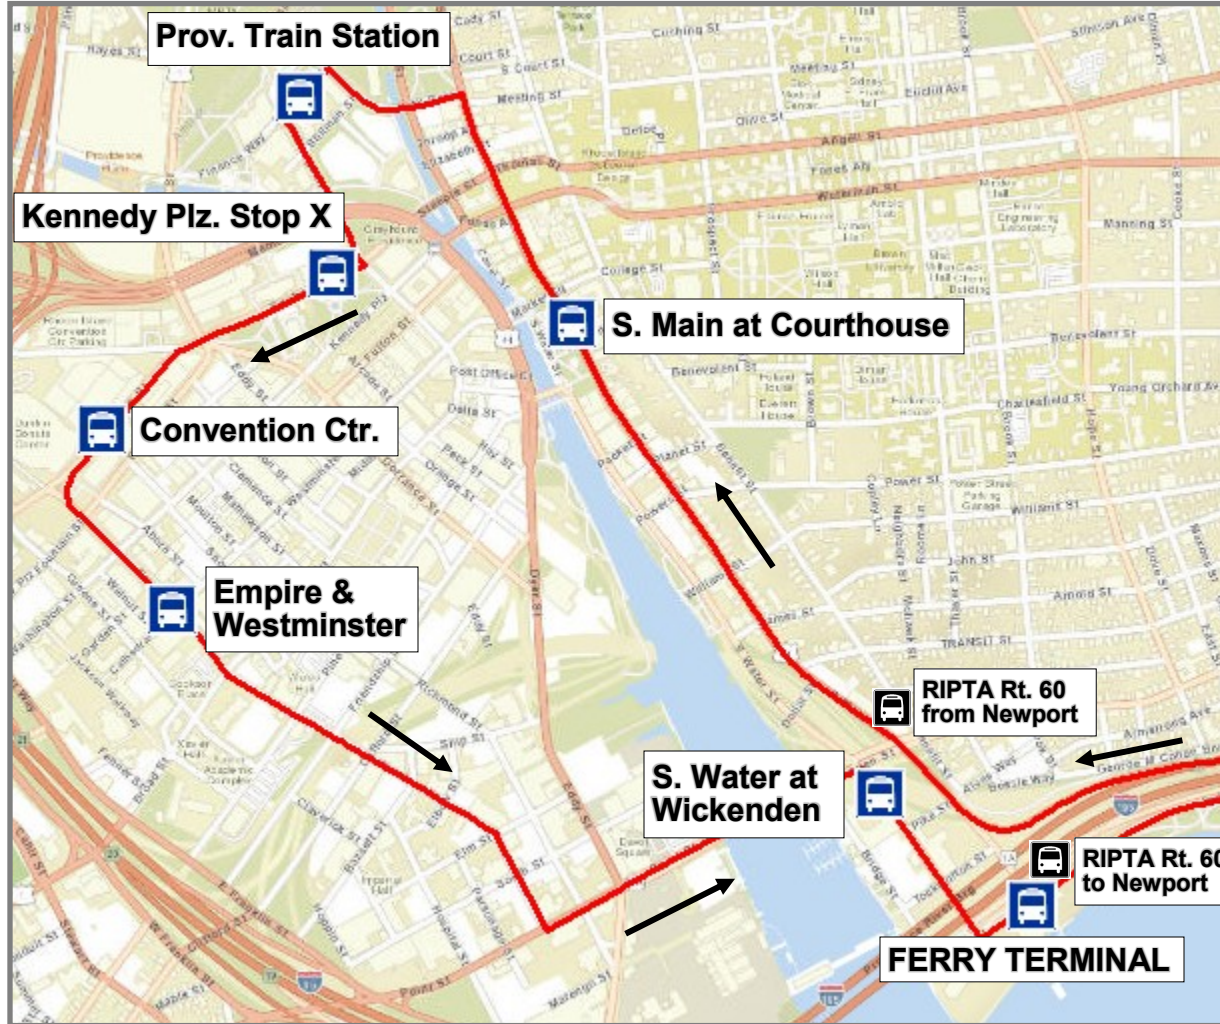

# PROVIDENCE - NEWPORT FERRY PROVIDENCE FERRY DOCK SHUTTLE MAP

RIPTA Route #60 operates daily between Kennedy Plaza in Providence and the Newport Gateway Center

Closest Newport-bound Route #60 stop to 25 India Street ferry dock

Closest Route #60 stop from Newport to 25 India Street ferry dock

For more information please visit [ridethebayri.com](http://ridethebayri.com)