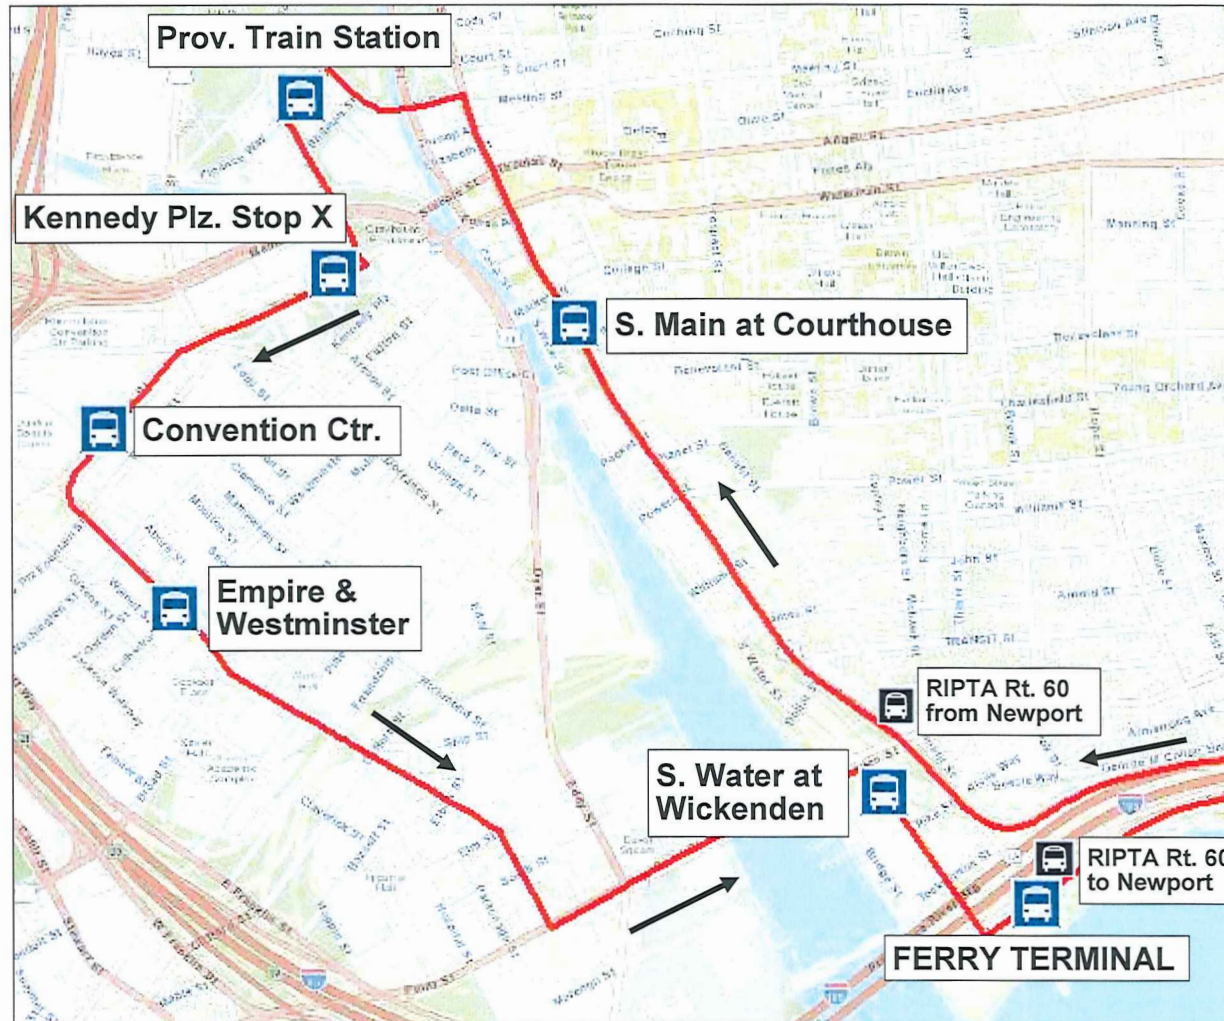

PROVIDENCE - NEWPORT FERRY PROVIDENCE FERRY DOCK SHUTTLE MAP

RIPTA Route #60 operates daily between Kennedy Plaza in Providence and the Newport Gateway Center

Closest Newport-bound Route #60 stop to 25 India Street ferry dock

Closest Route #60 stop from Newport to 25 India Street ferry dock

For more information please visit ridethebayri.com