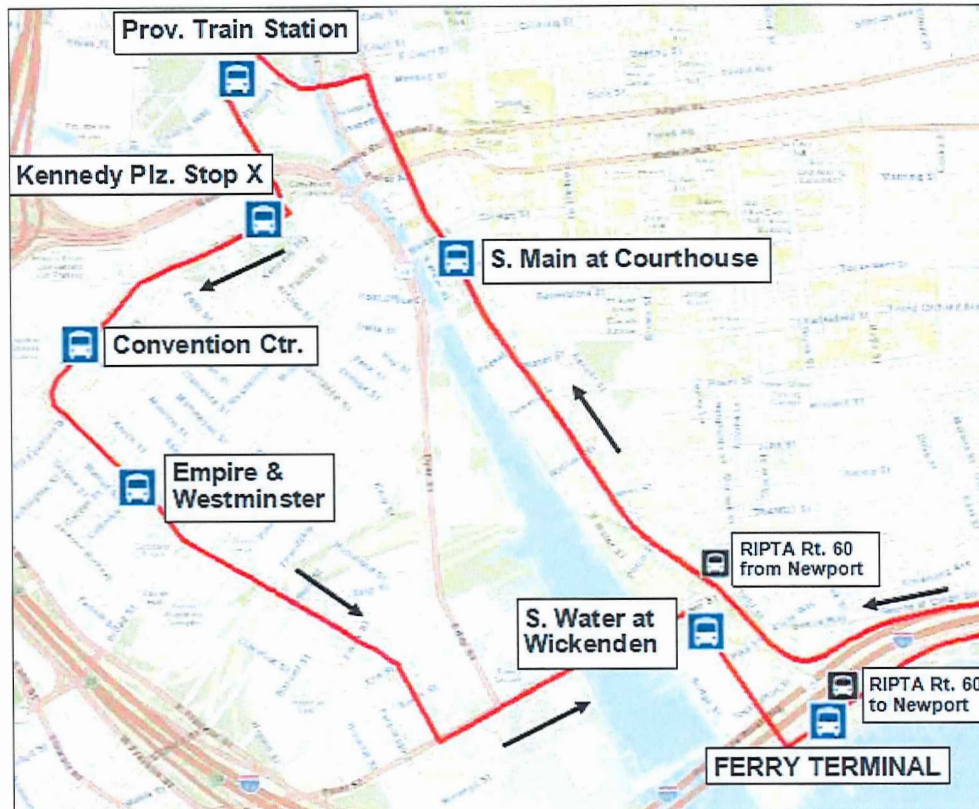

PROVIDENCE - NEWPORT FERRY PROVIDENCE FERRY DOCK SHUTTLE

FREE Shuttle bus service from Providence Station "City Side" entrance and other downtown locations to 25 India Street ferry dock.

July 5 (Holiday) Schedule

To Providence Ferry Terminal

Providence Station, City Side	8:33 AM	12:18 PM	4:03 PM	7:33 PM
51 Exchange Terrace, Stop "X"	8:35 AM	12:20 PM	4:05 PM	7:35 PM
Convention Center, 1 Sabin St.	8:36 AM	12:21 PM	4:06 PM	7:36 PM
Corner of Westminster & Empire St.	8:38 AM	12:23 PM	4:08 PM	7:38 PM
South Water St. south of Wickenden St.	8:41 AM	12:26 PM	4:11 PM	7:41 PM
Ferry Dock Parking Lot, 25 India St.	8:45 AM	12:30 PM	4:15 PM	7:45 PM
FERRY DEPARTS	9:00 AM	12:45 PM	4:30 PM	8:00 PM

From Providence Ferry Terminal

FERRY ARRIVES	12:30 PM	4:20 PM	6:45 PM	11:00 PM
Ferry Dock Parking Lot, 25 India St.	12:45 PM	4:35 PM	7:00 PM	11:15 PM
South Main St. at Superior Court	12:54 PM	4:44 PM	7:09 PM	11:24 PM
Providence Station, City Side	12:57 PM	4:47 PM	7:12 PM	11:27 PM
51 Exchange Terrace, Stop "X"	12:59 PM	4:49 PM	7:14 PM	11:29 PM
Convention Center, 1 Sabin St.	1:00 PM	4:50 PM	7:15 PM	11:30 PM
Corner of Westminster & Empire St.	1:02 PM	4:52 PM	7:17 PM	11:32 PM

RIPTA Route #60 operates daily between Kennedy Plaza in Providence and the Newport Gateway Center

Closest Newport-bound Route #60 stop to 25 India Street ferry dock

Closest Route #60 stop from Newport to 25 India Street ferry dock