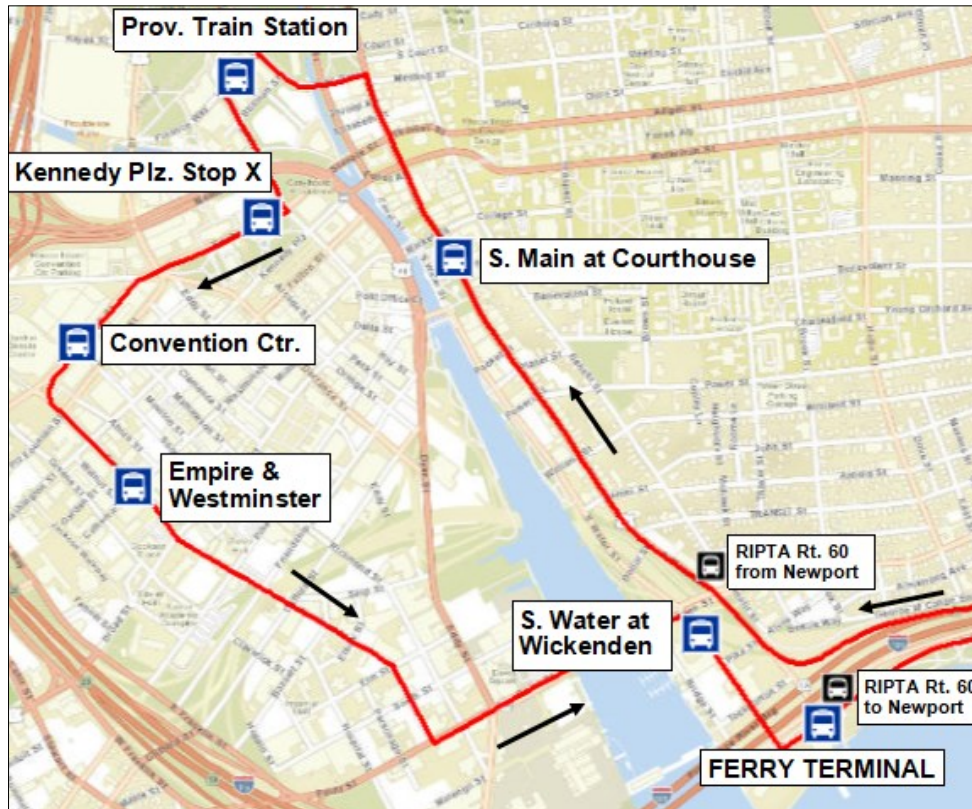

# PROVIDENCE - NEWPORT FERRY PROVIDENCE FERRY DOCK SHUTTLE

FREE Shuttle bus service from Providence Station "City Side" entrance and other downtown locations to 25 India Street ferry dock.

### To Providence Ferry Terminal

Providence Station, City Side	8:33 AM	12:08 PM	3:08 PM	7:38 PM
51 Exchange Terrace, Stop "X"	8:35 AM	12:10 PM	3:10 PM	7:40 PM
Convention Center, 1 Sabin St.	8:36 AM	12:11 PM	3:11 PM	7:41 PM
Corner of Westminster & Empire St.	8:38 AM	12:13 PM	3:13 PM	7:43 PM
South Water St. south of Wickenden St.	8:41 AM	12:16 PM	3:16 PM	7:46 PM
Ferry Dock Parking Lot, 25 India St.	8:45 AM	12:20 PM	3:20 PM	7:50 PM
<b>FERRY DEPARTS</b>	<b>9:00 AM</b>	<b>12:30 PM</b>	<b>3:30 PM</b>	<b>8:00 PM</b>

### From Providence Ferry Terminal

FERRY ARRIVES	12:05 PM	3:10 PM	6:40 PM	10:35 PM
Ferry Dock Parking Lot, 25 India St.	12:21 PM	3:21 PM	6:51 PM	10:45 PM
South Main St. at Superior Court	12:30 PM	3:30 PM	7:00 PM	10:54 PM
Providence Station, City Side	12:33 PM	3:33 PM	7:03 PM	10:57 PM
51 Exchange Terrace, Stop "X"	12:35 PM	3:35 PM	7:05 PM	10:59 PM
Convention Center, 1 Sabin St.	12:36 PM	3:36 PM	7:06 PM	11:00 PM
Corner of Westminster & Empire St.	12:38 PM	3:38 PM	7:08 PM	11:02 PM

RIPTA Route #60 operates daily between Kennedy Plaza in Providence and the Newport Gateway Center

Closest Newport-bound Route #60 stop to 25 India Street ferry dock

Closest Route #60 stop from Newport to 25 India Street ferry dock