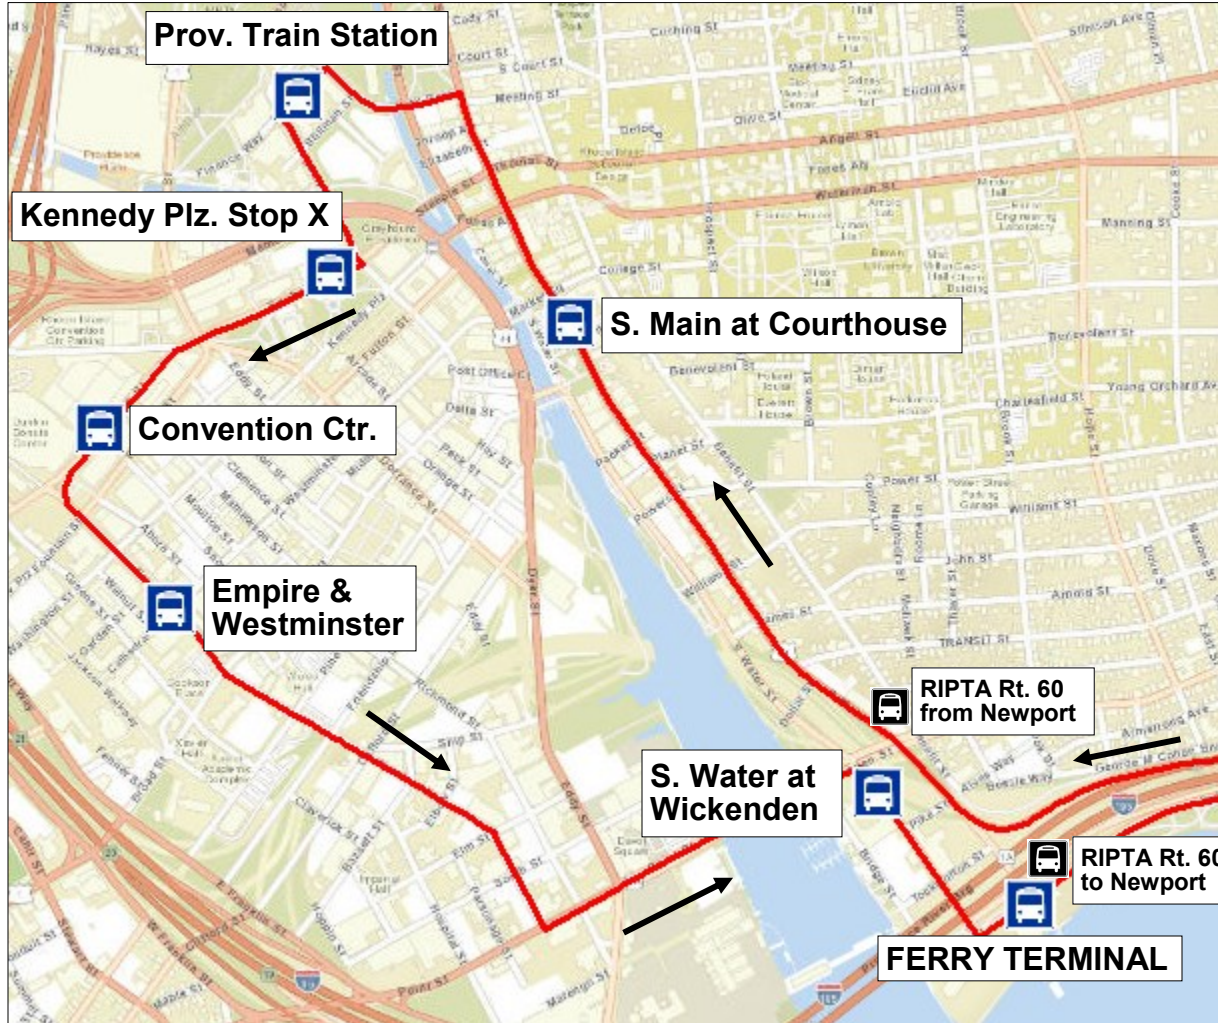

PROVIDENCE - NEWPORT FERRY PROVIDENCE FERRY DOCK SHUTTLE MAP

RIPTA Route #60 operates daily between Kennedy Plaza in Providence and the Newport Gateway Center

Closest Newport-bound Route #60 stop to 25 Portugal Parkway ferry dock

Closest Route #60 stop from Newport to 25 Portugal Parkway ferry dock

For more information please visit ridethebayri.com