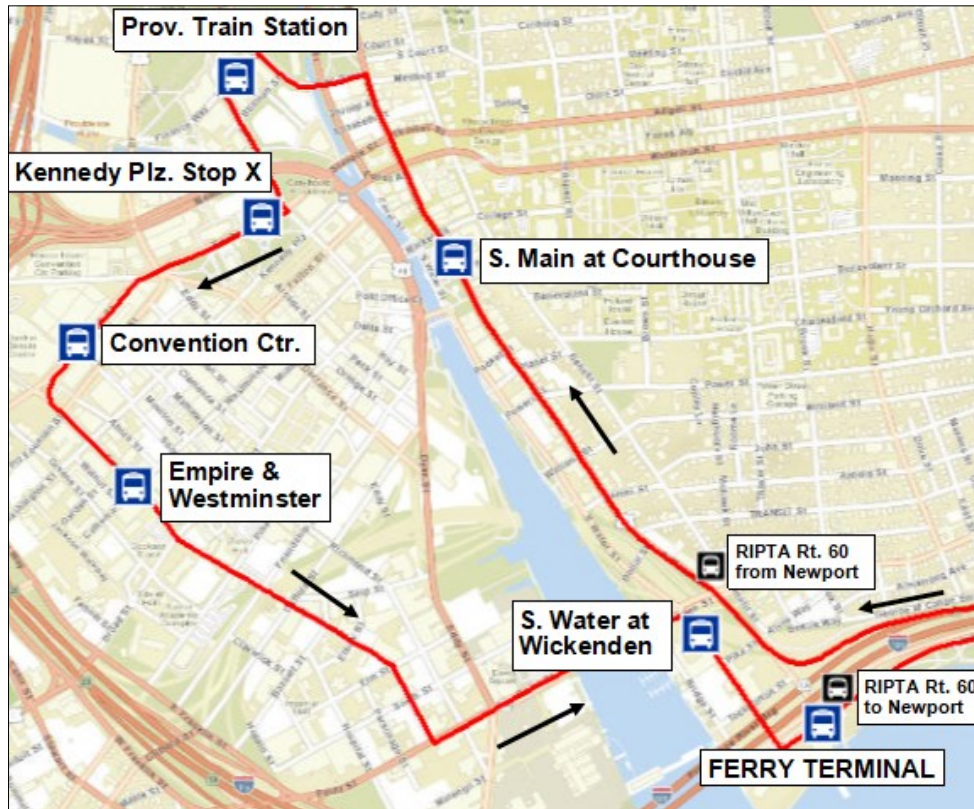

PROVIDENCE - NEWPORT FERRY PROVIDENCE FERRY DOCK SHUTTLE

FREE Shuttle bus service from Providence Station "City Side" entrance and other downtown locations to 25 Portugal Parkway ferry dock.

Victory Day & Labor Day (Holiday) Schedule

To Providence Ferry Terminal

Providence Station, City Side	8:27 AM	12:02 PM	3:02 PM	7:32 PM
51 Exchange Terrace, Stop "X"	8:30 AM	12:05 PM	3:05 PM	7:35 PM
Convention Center, 1 Sabin St.	8:32 AM	12:07 PM	3:07 PM	7:37 PM
Corner of Westminster & Empire St.	8:34 AM	12:09 PM	3:09 PM	7:39 PM
South Water St. south of Wickenden St.	8:43 AM	12:18 PM	3:18 PM	7:48 PM
Ferry Dock Parking Lot, 25 India St.	8:45 AM	12:20 PM	3:20 PM	7:50 PM
FERRY DEPARTS	9:00 AM	12:30 PM	3:30 PM	8:00 PM

From Providence Ferry Terminal

FERRY ARRIVES	12:10 PM	3:10 PM	6:40 PM	10:50 PM
Ferry Dock Parking Lot, 25 India St.	12:21 PM	3:21 PM	6:51 PM	11:00 PM
South Main St. at Superior Court	12:31 PM	3:31 PM	7:01 PM	11:10 PM
Providence Station, City Side	12:35 PM	3:35 PM	7:05 PM	11:14 PM
51 Exchange Terrace, Stop "X"	12:38 PM	3:38 PM	7:08 PM	11:17 PM
Convention Center, 1 Sabin St.	12:40 PM	3:40 PM	7:10 PM	11:19 PM
Corner of Westminster & Empire St.	12:42 PM	3:42 PM	7:12 PM	11:21 PM

RIPTA Route #60 operates daily between Kennedy Plaza in Providence and the Newport Gateway Center

Closest Newport-bound Route #60 stop to 25 Portugal Parkway ferry dock

Closest Route #60 stop from Newport to 25 Portugal Parkway ferry dock