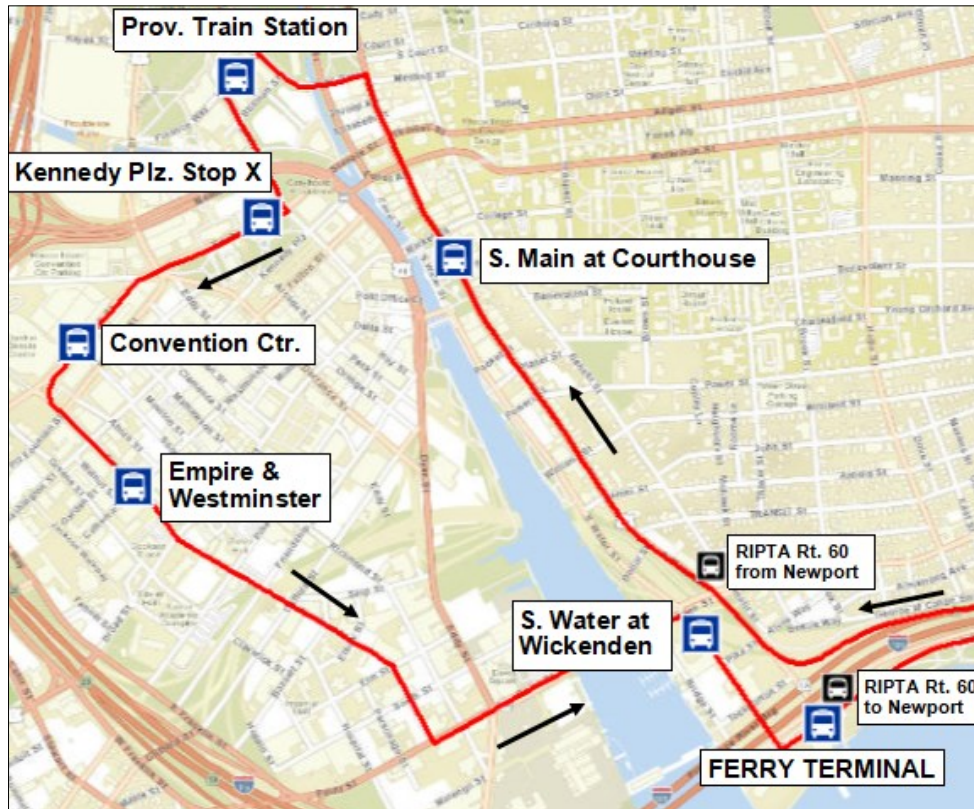

PROVIDENCE - NEWPORT FERRY PROVIDENCE FERRY DOCK SHUTTLE

FREE Shuttle bus service from Providence Station "City Side" entrance and other downtown locations to 25 Portugal Parkway ferry dock.

July 4 (Holiday) Schedule

To Providence Ferry Terminal

Providence Station, City Side	6:27 AM	8:27 AM	12:00 PM	4:01 PM
51 Exchange Terrace, Stop "X"	6:30 AM	8:30 AM	12:03 PM	4:04 PM
Convention Center, 1 Sabin St.	6:32 AM	8:32 AM	12:05 PM	4:06 PM
Corner of Westminster & Empire St.	6:34 AM	8:34 AM	12:07 PM	4:08 PM
South Water St. south of Wickenden St.	6:43 AM	8:43 AM	12:16 PM	4:17 PM
Ferry Dock Parking Lot, 25 India St.	6:45 AM	8:45 AM	12:18 PM	4:19 PM
FERRY DEPARTS	7:00 AM	9:00 AM	12:30 PM	4:30 PM

From Providence Ferry Terminal

FERRY ARRIVES	8:30 AM	12:10 PM	4:00 PM	7:00 PM
Ferry Dock Parking Lot, 25 India St.	8:46 AM	12:20 PM	4:10 PM	7:10 PM
South Main St. at Superior Court	8:56 AM	12:30 PM	4:20 PM	7:20 PM
Providence Station, City Side	9:00 AM	12:34 PM	4:24 PM	7:24 PM
51 Exchange Terrace, Stop "X"	9:03 AM	12:37 PM	4:27 PM	7:27 PM
Convention Center, 1 Sabin St.	9:05 AM	12:39 PM	4:29 PM	7:29 PM
Corner of Westminster & Empire St.	9:07 AM	12:41 PM	4:31 PM	7:31 PM

RIPTA Route #60 operates daily between Kennedy Plaza in Providence and the Newport Gateway Center

Closest Newport-bound Route #60 stop to 25 Portugal Parkway ferry dock

Closest Route #60 stop from Newport to 25 Portugal Parkway ferry dock