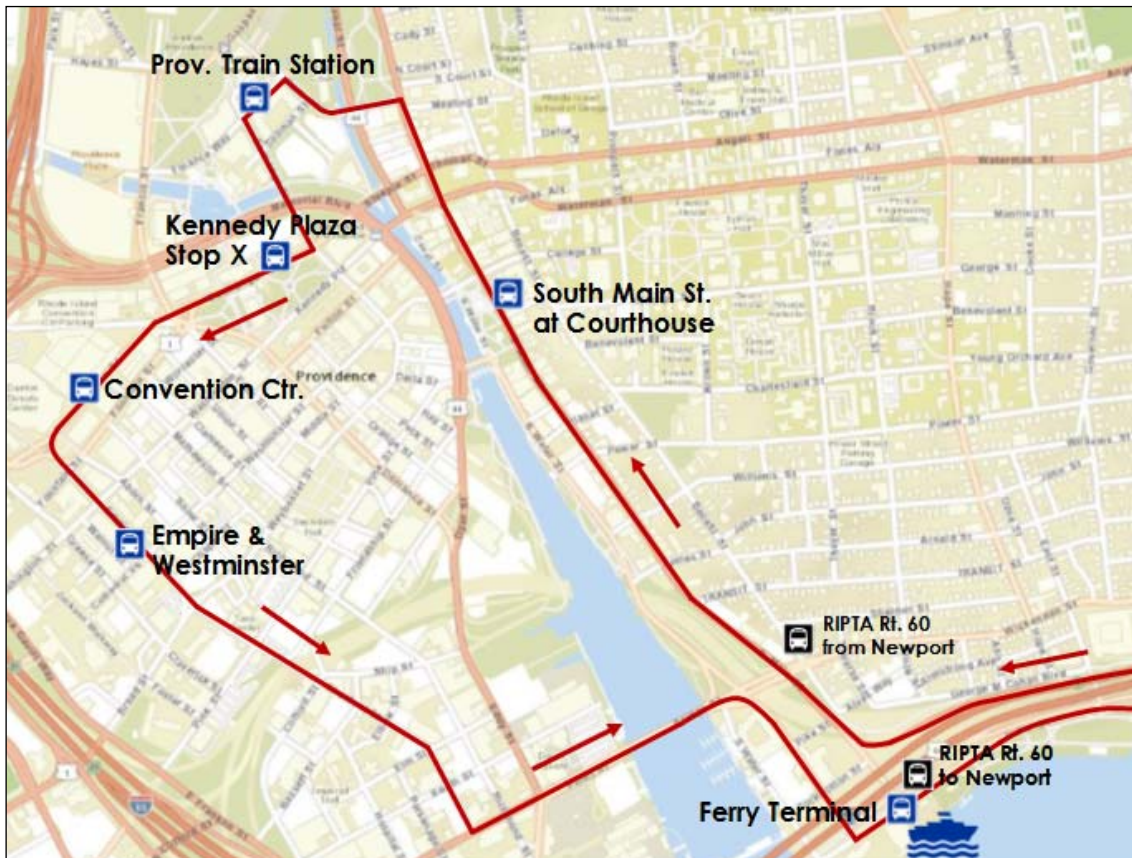

PROVIDENCE - NEWPORT FERRY PROVIDENCE FERRY DOCK SHUTTLE

FREE Shuttle bus service from Providence Station "City Side" entrance and other downtown locations to 25 India Street ferry dock.

Peak Season Schedule

Peak Weekday & Columbus Day Schedule (6/18/2019-8/30/2019, 10/14/2019)

To Providence Ferry Terminal

From Providence Ferry Terminal

BUS					FERRY	FERRY	BUS				
1	2	3	4	5	Ferry Departs	Ferry Arrives	5	4	3	2	1
Prov. Train Station	Kennedy Plaza (X Stop)	Convention Center	Empire & Westminster	Ferry Terminal			Ferry Terminal	South Main	Prov. Train Station	Kennedy Plaza (X Stop)	Convention Center
9:03 AM	9:05 AM	9:06 AM	9:07 AM	9:15 AM	9:30 AM	12:00 PM	12:16 PM	12:19 PM	12:28 PM	12:30 PM	12:31 PM
12:03 PM	12:05 PM	12:06 PM	12:07 PM	12:15 PM	12:30 PM	3:00 PM	3:16 PM	3:19 PM	3:28 PM	3:30 PM	3:31 PM
3:03 PM	3:05 PM	3:06 PM	3:07 PM	3:15 PM	3:30 PM	7:30 PM	7:46 PM	7:49 PM	7:57 PM	7:59 PM	8:00 PM
7:33 PM	7:35 PM	7:36 PM	7:37 PM	7:45 PM	8:00 PM	10:15 PM	10:30 PM	10:33 PM	10:41 PM	10:43 PM	10:44 PM

For more information please visit ridethebayri.com

RIPTA Route #60 operates daily between Kennedy Plaza in Providence and the Newport Gateway Center

Closest Newport-bound Route #60 stop to 25 India Street ferry dock

Closest Route #60 stop from Newport to 25 India Street ferry dock