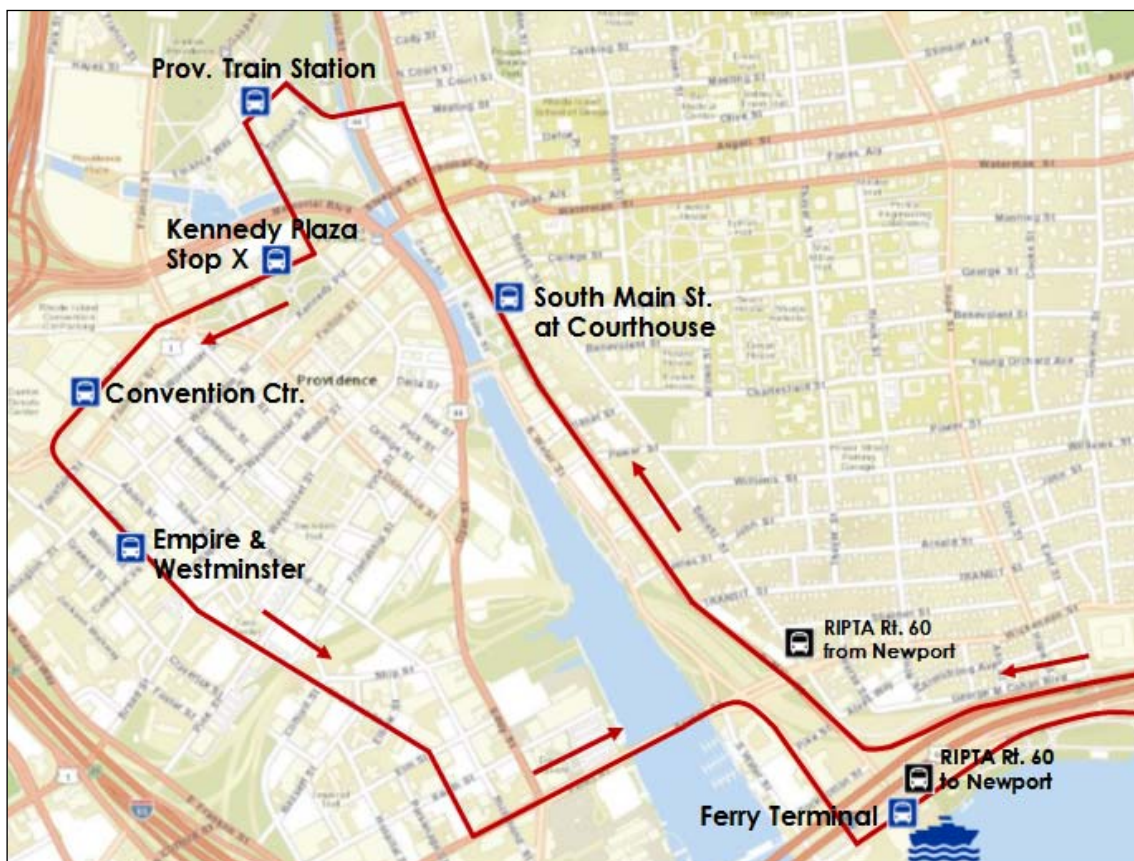

4th of July Schedule

To Providence Ferry Terminal

From Providence Ferry Terminal

BUS					FERRY
1	2	3	4	5	Ferry Departs
Prov. Train Station	Kennedy Plaza (X Stop)	Convention Center	Empire & Westminster	Ferry Terminal	
6:33 AM	6:35 AM	6:36 AM	6:37 AM	6:45 AM	7:00 AM
8:33 AM	8:35 AM	8:36 AM	8:37 AM	8:45 AM	9:00 AM
12:18 PM	12:20 PM	12:21 PM	12:22 PM	12:30 PM	12:45 PM
3:43 PM	3:45 PM	3:46 PM	3:47 PM	3:55 PM	4:10 PM

FERRY	BUS				
Ferry Arrives	5	4	3	2	1
	Ferry Terminal	South Main	Prov. Train Station	Kennedy Plaza (X Stop)	Convention Center
8:45 AM	9:00 AM	9:03 AM	9:12 AM	9:14 AM	9:15 AM
12:30 PM	12:45 PM	12:48 PM	12:56 PM	12:58 PM	12:59 PM
4:00 PM	4:15 PM	4:18 PM	4:27 PM	4:29 PM	4:30 PM
6:15 PM	6:30 PM	6:33 PM	6:41 PM	6:43 PM	6:44 PM

For more information please visit ridethebayri.com

RIPTA Route #60 operates daily between Kennedy Plaza in Providence and the Newport Gateway Center

Closest Newport-bound Route #60 stop to 25 India Street ferry dock

Closest Route #60 stop from Newport to 25 India Street ferry dock